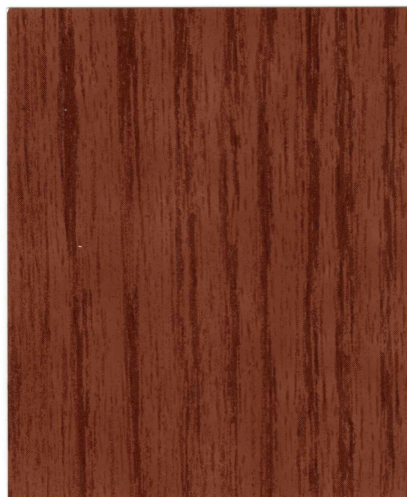

Target Windows and Doors OAK GRAIN STAIN COLLECTION

FRUITWOOD

TRADITIONAL WALNUT

DANISH WALNUT

GOLDEN OAK

RED MAHOGANY

WINEBERRY

LIGHT OAK

MEDIUM OAK

CHERRY

Color of stain may vary because of variation and/or concentration of wood grain pattern on door or sidelights models. Due to printing process, sample color may vary in color or sheen of actual stain colors. Doors and sidelights have high gloss sheen, optional Satin clear coat available. Stain finish is warranted for five (5) years, see warranty for details.