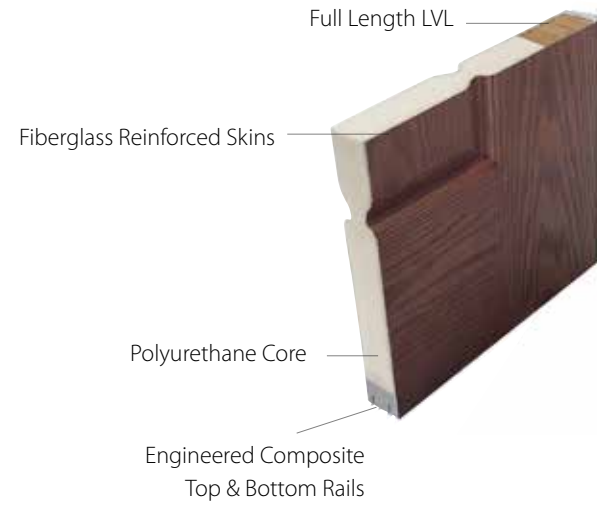

Fiberglass Features & Benefits

ENTRY SYSTEM FEATURES & BENEFITS

- MOISTURE RESISTANT
- ROT RESISTANT
- INSECT RESISTANT
- TWICE THE SCREW HOLDING POWER OF WOOD

FIBERGLASS DOORS

Our fiberglass entry doors with exclusive Hydroshield Technology™ feature fiberglass reinforced door skins, full-length composite stiles, and composite top & bottom rails to prevent water infiltration on all six sides.

PLASTPRO PFT™ FRAME WOOD FRAME
with HydroShield Technology®

PFT™ FRAMES

While other companies may use a few inches of composite material finger jointed to wood at the bottom of their frames, Plastpro is proud to offer 100% full-length composite frames.

Decorative Glass Options Available (smooth fiberglass only)

Oak Wood Grain & (SF) Smooth Fiberglass

- Adds value to your home
- Leaves a lasting impression
- Energy efficient polyurethane core
- Hydroshield Technology
- Low maintenance
- 9 warranted stained finishes – custom stain optional.
- Low E standard when available & Decorative glass selections available.
- 16 warranted paint finishes: Two-tone finishes & custom finish options.
- Expertly crafted custom size entry systems available.
- 20-minute Warnock - Hersey