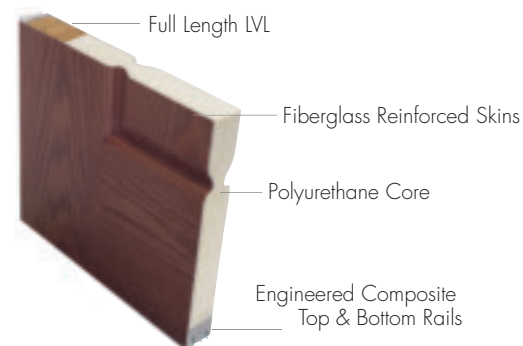

LIMITED
LIFETIME
WARRANTY

PLASTPRO PF™ FRAME with HydroShield Technology® WOOD FRAME

ENTRY SYSTEM FEATURES & BENEFITS

MOISTURE RESISTANT

ROT RESISTANT

INSECT RESISTANT

TWICE THE SCREW HOLDING
POWER OF WOOD

Horizon Series - HO
Decorative Glass