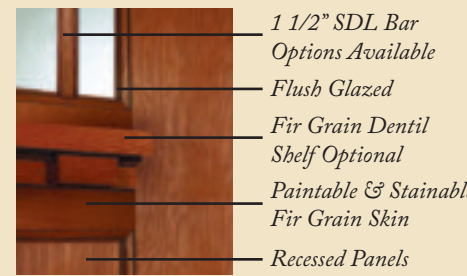

Decorative glass options available - See Decorative glass catalog.

Craftsman & Rustic Doors with Oak, Fir and Distressed Wood Grain

Craftsman Door
 The two panel Craftsman Door with clear insulated tempered glass is available in 1, 3 and 6 Simulated Divided Lights. Craftsmanship and classic styling of the Fir Grain doors feature the fine vertical graining characteristic of Douglas Fir. The low maintenance Wood Grain Poly Fiber Composite frame; standard on all fiberglass doors, is moisture, rot and insect resistant. Strength, security and durability are built into every door to last a lifetime. Optional Dental shelf is available for Craftsman two panel doors. Note: Fir Wood Grain - Clear Glass Only.

1 1/2" SDL Bar
 Options Available
 Flush Glazed
 Fir Grain Dentil Shelf Optional
 Paintable & Stainable Fir Grain Skin
 Recessed Panels

Elegant Striation
 A field of clear Antique glass striations accent a simple antique patina coming in traditional or prairie grid design.