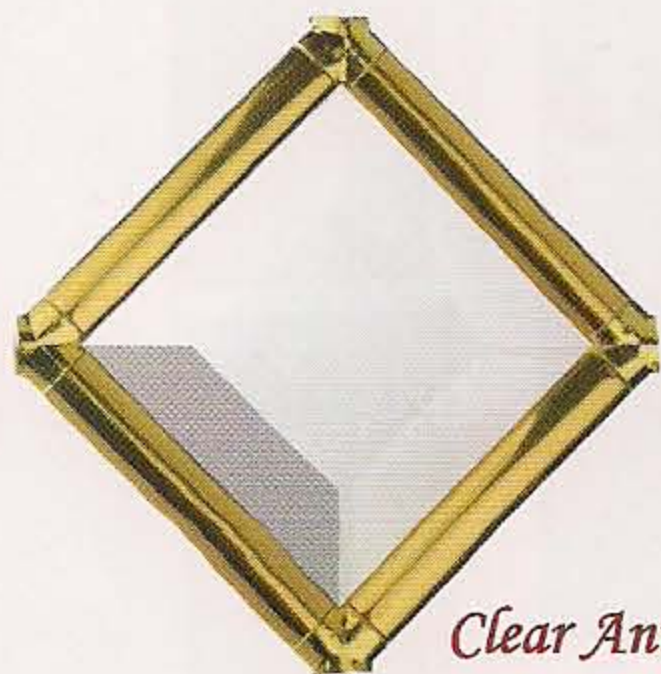

Architectural Accents

Create the Distinctive Appearance of Camed Art Glass

Clear Antique

Desert Amber

Ruby Fire

Sea Foam

Rainbow

*Pattern 1
shown in top sash of Double-Hung window*

Affordable Elegance!

- ◇ The distinctive look of camed art glass at a fraction of the cost
- ◇ Shapes are made of real beveled glass, not acrylic
- ◇ Three decorative shapes to choose from:
 - Small Square 1.875" x 1.875"
 - Small Diamond 2.625" x 2.625"
 - Large Diamond 3.125" x 5.375"
- ◇ Tarnish-proof dividers are made of bright goldtone anodized aluminum
- ◇ System mounts between insulated glass panes for easy cleaning

Pattern 1 shown in top sashes of Double-Hung flankers

Pattern 2 shown in Double Hung

Pattern 3 shown in Picture Window

Pattern 4 shown in Casement

Due to printing variances, it is recommended that you view an actual color sample before making your final selection.