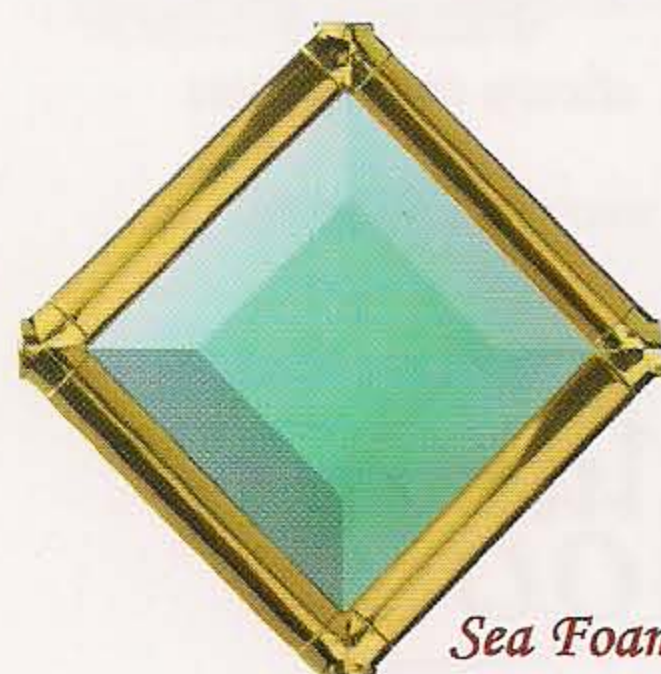

Architectural Accents

Create the Distinctive Appearance of Camed Art Glass

Clear Antique

Desert Amber

Ruby Fire

Sea Foam

Rainbow

*Pattern 1
shown in top sash of Double-Hung window*

Affordable Elegance!

- ◇ The distinctive look of camed art glass at a fraction of the cost
- ◇ Shapes are made of real beveled glass, not acrylic
- ◇ Three decorative shapes to choose from:
 - Small Square 1.875" x 1.875"
 - Small Diamond 2.625" x 2.625"
 - Large Diamond 3.125" x 5.375"
- ◇ Tarnish-proof dividers are made of bright goldtone anodized aluminum
- ◇ System mounts between insulated glass panes for easy cleaning

Pattern 1 shown in top sashes of Double-Hung flankers

Pattern 2 shown in Double Hung

Pattern 3 shown in Picture Window

Pattern 4 shown in Casement

Due to printing variances, it is recommended that you view an actual color sample before making your final selection.