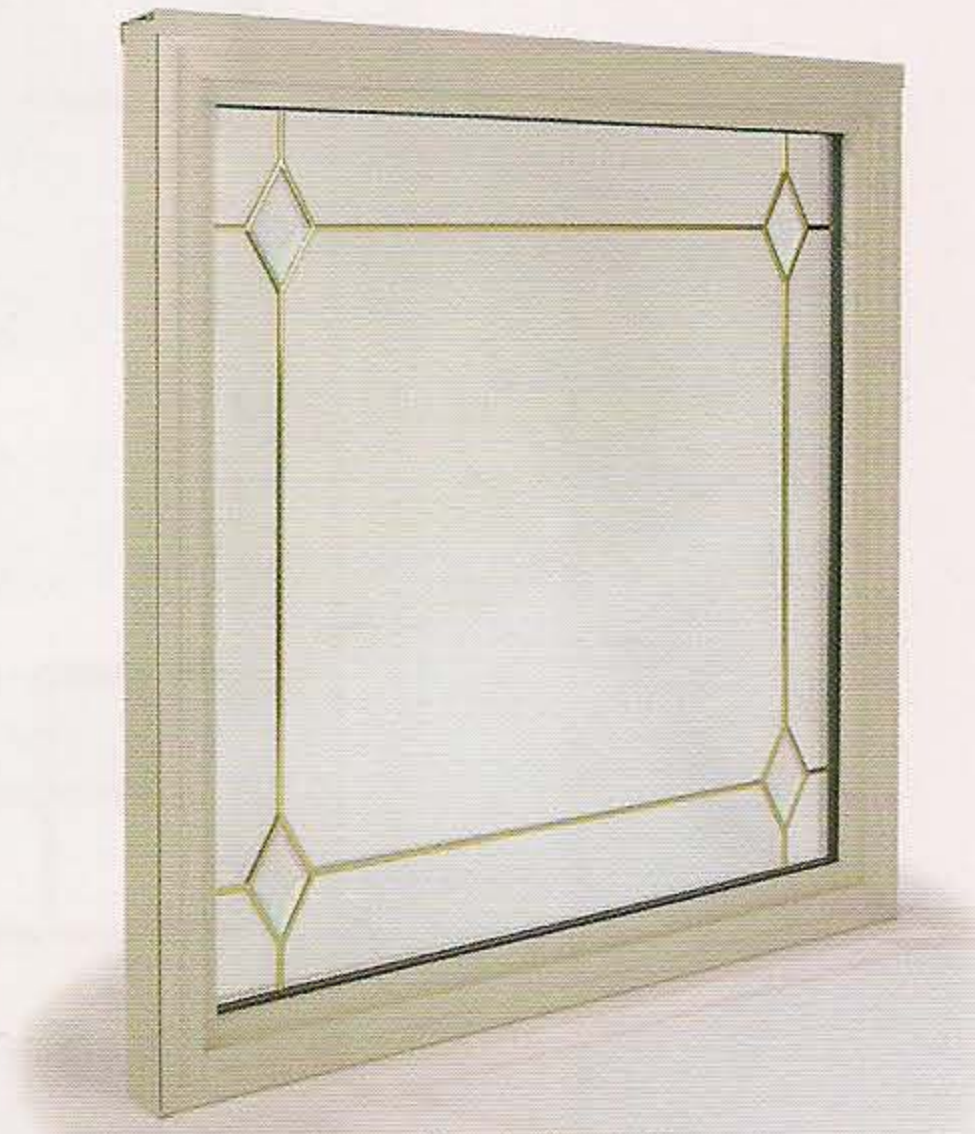

Architectural Accents

Create the Distinctive Appearance of Camed Art Glass

Clear Antique

Desert Amber

Ruby Fire

Sea Foam

Rainbow

*Pattern 1
shown in top sash of Double-Hung window*

Affordable Elegance!

- ◇ The distinctive look of camed art glass at a fraction of the cost
- ◇ Shapes are made of real beveled glass, not acrylic
- ◇ Three decorative shapes to choose from:
 - Small Square 1.875" x 1.875"
 - Small Diamond 2.625" x 2.625"
 - Large Diamond 3.125" x 5.375"
- ◇ Tarnish-proof dividers are made of bright goldtone anodized aluminum
- ◇ System mounts between insulated glass panes for easy cleaning

Pattern 1 shown in top sashes of Double-Hung flankers

Pattern 2 shown in Double Hung

Pattern 3 shown in Picture Window

Pattern 4 shown in Casement

Due to printing variances, it is recommended that you view an actual color sample before making your final selection.

Pattern 1 - Four Small Squares

Pattern 3 - Four Large Diamonds

Pattern 2 - Four Small Diamonds

Pattern 4 - Two Large Diamonds

Available on the...

**Elite™
4000**

Vinyl Window Line

Discover the Great Indoors